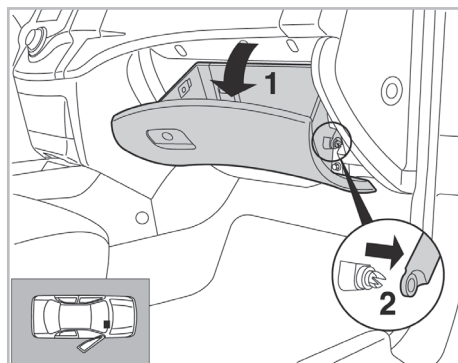

COMFORT

particle filter

715638

FH159

PA

WANT TO KNOW MORE?

www.valeo-techassist.com

FOR
HYUNDAI
KIA

I30 A/C+/- (08/07 >)
CEE'D A/C+ (01/07 >)

Valeo Service - Société par Actions simplifiée - Capital de 12 900 000 € - 70, rue Playel, 93285 Saint-Denis Cedex - France - B 306 486 408 RCS Bobigny