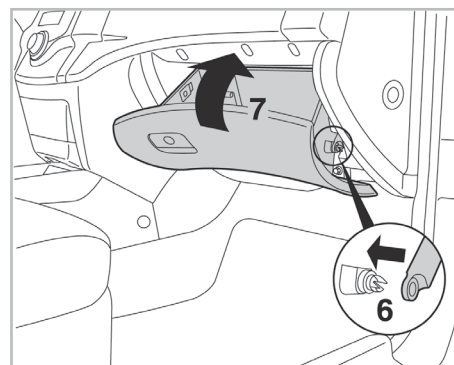

COMFORT

particle filter

715638

FH159

PA

WANT TO KNOW MORE?

www.valeo-techassist.com

FOR
HYUNDAI
KIA

I30 A/C+/- (08/07 >)
CEE'D A/C+ (01/07 >)

Valeo Service - Société par Actions simplifiée - Capital de 12 900 000 € - 70, rue Playel, 93285 Saint-Denis Cedex - France - B 306 486 408 RCS Bobigny