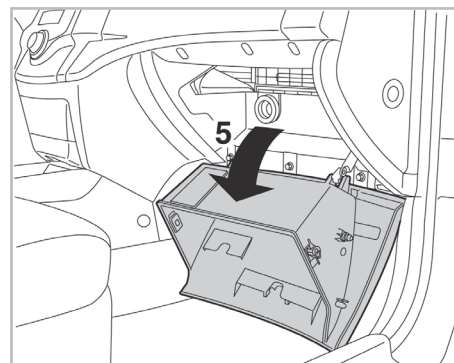

COMFORT

particle filter

715638

FH159

PA

WANT TO KNOW MORE?

www.valeo-techassist.com

FOR
HYUNDAI
KIA

I30 A/C+/- (08/07 >)
CEE'D A/C+ (01/07 >)

Valeo Service - Société par Actions simplifiée - Capital de 12 900 000 € - 70, rue Playel, 93285 Saint-Denis Cedex - France - B 306 486 408 RCS Bobigny