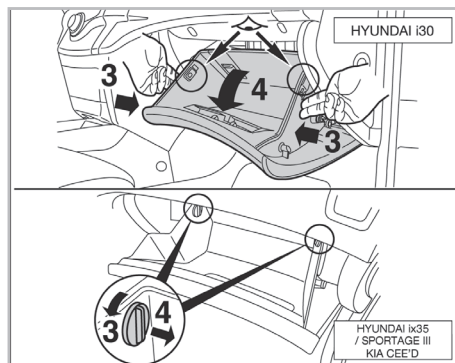

COMFORT

particle filter

715638

FH159

PA

WANT TO KNOW MORE?

www.valeo-techassist.com

FOR
HYUNDAI
KIA

I30 A/C+/- (08/07 >)
CEE'D A/C+ (01/07 >)

Valeo Service - Société par Actions simplifiée - Capital de 12 900 000 € - 70, rue Playel, 93285 Saint-Denis Cedex - France - B 306 486 408 RCS Bobigny