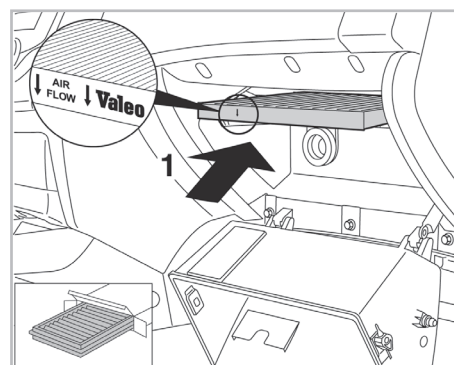

COMFORT

particle filter

715638

FH159

PA

WANT TO KNOW MORE?

www.valeo-techassist.com

FOR
HYUNDAI
KIA

I30 A/C+/- (08/07 >)
CEE'D A/C+ (01/07 >)

Valeo Service - Société par Actions simplifiée - Capital de 12 900 000 € - 70, rue Playel, 93285 Saint-Denis Cedex - France - B 306 486 408 RCS Bobigny