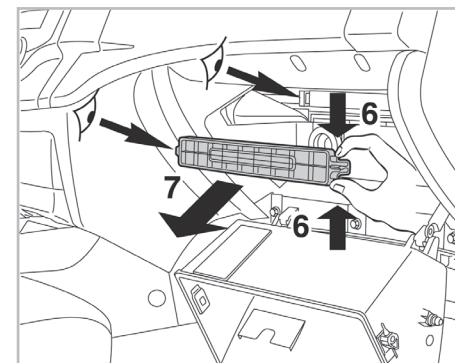

COMFORT

particle filter

715638

FH159

PA

WANT TO KNOW MORE?

www.valeo-techassist.com

FOR
HYUNDAI
KIA

I30 A/C+/- (08/07 >)
CEE'D A/C+ (01/07 >)

Valeo Service - Société par Actions simplifiée - Capital de 12 900 000 € - 70, rue Playel, 93285 Saint-Denis Cedex - France - B 306 486 408 RCS Bobigny