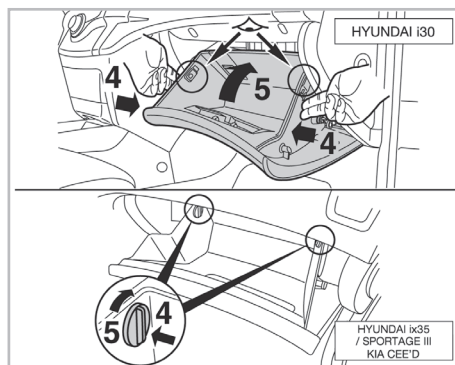

COMFORT

particle filter

715638

FH159

PA

WANT TO KNOW MORE?

www.valeo-techassist.com

FOR
HYUNDAI
KIA

I30 A/C+/- (08/07 >)
CEE'D A/C+ (01/07 >)

Valeo Service - Société par Actions simplifiée - Capital de 12 900 000 € - 70, rue Playel, 93285 Saint-Denis Cedex - France - B 306 486 408 RCS Bobigny