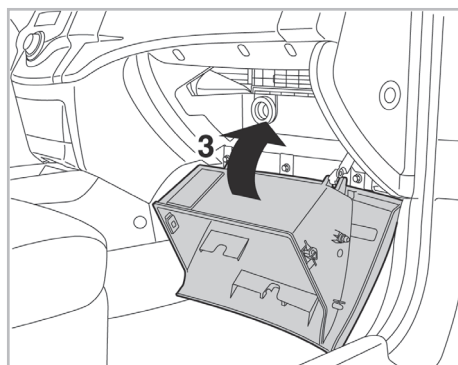

COMFORT

particle filter

715638

FH159

PA

WANT TO KNOW MORE?

www.valeo-techassist.com

FOR
HYUNDAI
KIA

I30 A/C+/- (08/07 >)
CEE'D A/C+ (01/07 >)

Valeo Service - Société par Actions simplifiée - Capital de 12 900 000 € - 70, rue Playel, 93285 Saint-Denis Cedex - France - B 306 486 408 RCS Bobigny