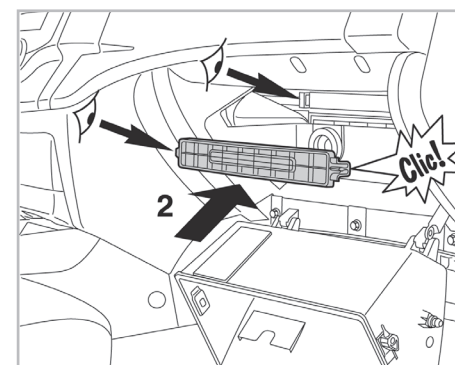

COMFORT

particle filter

715638

FH159

PA

WANT TO KNOW MORE?

www.valeo-techassist.com

FOR
HYUNDAI
KIA

I30 A/C+/- (08/07 >)
CEE'D A/C+ (01/07 >)

Valeo Service - Société par Actions simplifiée - Capital de 12 900 000 € - 70, rue Playel, 93285 Saint-Denis Cedex - France - B 306 486 408 RCS Bobigny