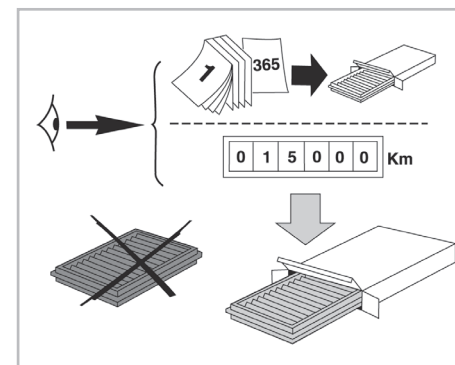

COMFORT

particle filter

715638

FH159

PA

WANT TO KNOW MORE?

www.valeo-techassist.com

FOR
HYUNDAI
KIA

I30 A/C+/- (08/07 >)
CEE'D A/C+ (01/07 >)

Valeo Service - Société par Actions simplifiée - Capital de 12 900 000 € - 70, rue Playel, 93285 Saint-Denis Cedex - France - B 306 486 408 RCS Bobigny